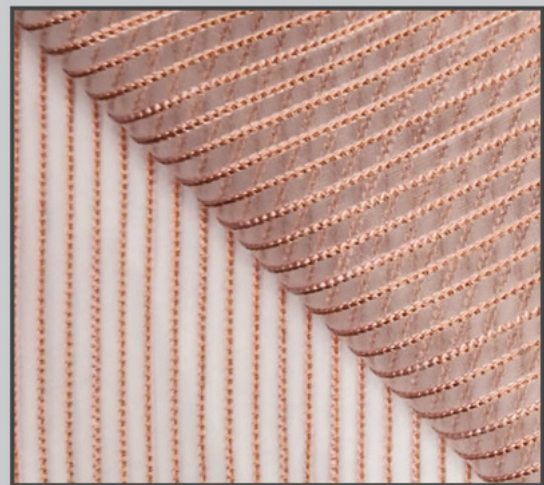

CASPER BEIGE

BREEZE BEIGE

CASPER STEEL

BREEZE SAND

CASPER PERIDOT

BREEZE GREY

CASPER PEACH

BREEZE BLUSH

CASPER STONE

BREEZE LEMON

CASPER AQUA

BREEZE AQUA

CASPER COAL

BREEZE COAL

DESIGN	BREEZE
REPEAT	V-1CM
WEIGHT	350 GMS
COMP	100% POLYSTER
USAGE	CURTAIN
LIGHT FASTNESS	4 TO 5
WIDTH	118 INCHES

DESIGN	CASPER
REPEAT	TEXTURE
WEIGHT	205 GMS
COMP	100% POLYSTER
USAGE	CURTAIN
LIGHT FASTNESS	4 TO 5
WIDTH	54 INCHES