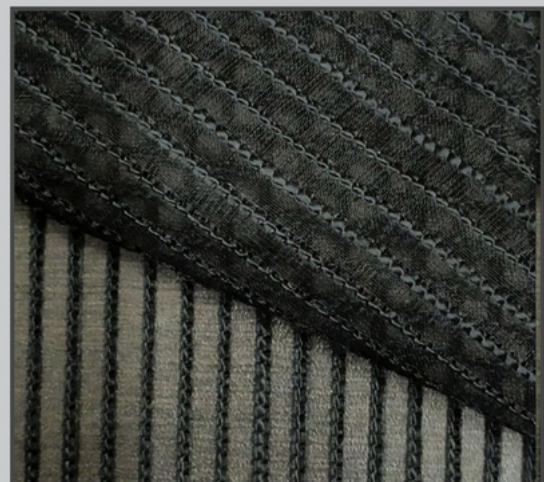

CASPER BEIGE

BREEZE BEIGE

CASPER STEEL

BREEZE SAND

CASPER PERIDOT

BREEZE GREY

CASPER PEACH

BREEZE BLUSH

CASPER STONE

BREEZE LEMON

CASPER AQUA

BREEZE AQUA

CASPER COAL

BREEZE COAL

DESIGN	BREEZE
REPEAT	V-1CM
WEIGHT	350 GMS
COMP	100% POLYSTER
USAGE	CURTAIN
LIGHT FASTNESS	4 TO 5
WIDTH	118 INCHES

DESIGN	CASPER
REPEAT	TEXTURE
WEIGHT	205 GMS
COMP	100% POLYSTER
USAGE	CURTAIN
LIGHT FASTNESS	4 TO 5
WIDTH	54 INCHES