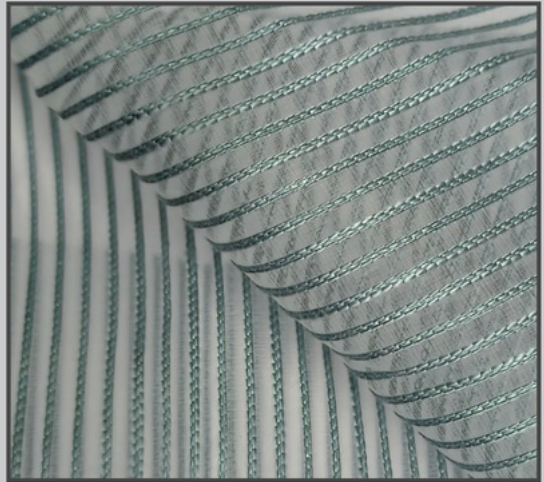

CASPER BEIGE

BREEZE BEIGE

CASPER STEEL

BREEZE SAND

CASPER PERIDOT

BREEZE GREY

CASPER PEACH

BREEZE BLUSH

CASPER STONE

BREEZE LEMON

CASPER AQUA

BREEZE AQUA

CASPER COAL

BREEZE COAL

DESIGN	BREEZE
REPEAT	V-1CM
WEIGHT	350 GMS
COMP	100% POLYSTER
USAGE	CURTAIN
LIGHT FASTNESS	4 TO 5
WIDTH	118 INCHES

DESIGN	CASPER
REPEAT	TEXTURE
WEIGHT	205 GMS
COMP	100% POLYSTER
USAGE	CURTAIN
LIGHT FASTNESS	4 TO 5
WIDTH	54 INCHES