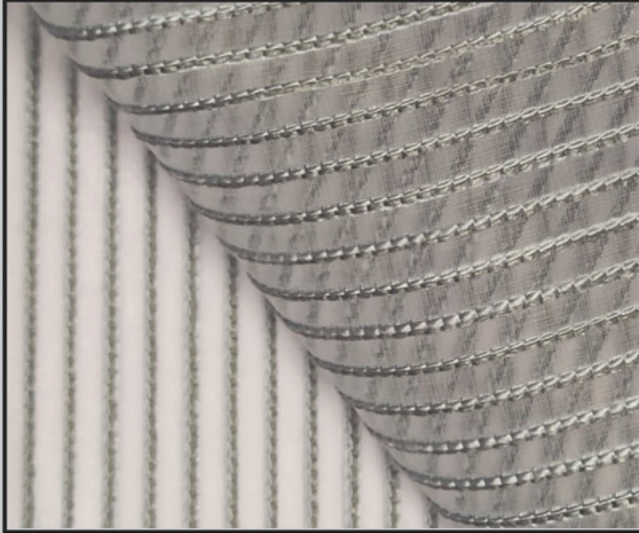

CASPER STONE

BREEZE LEMON

CASPER AQUA

BREEZE AQUA

CASPER COAL

BREEZE COAL

DESIGN	BREEZE
REPEAT	V-1CM
WEIGHT	350 GMS
COMP	100% POLYSTER
USAGE	CURTAIN
LIGHT FASTNESS	4 TO 5
WIDTH	118 INCHES

DESIGN	CASPER
REPEAT	TEXTURE
WEIGHT	205 GMS
COMP	100% POLYSTER
USAGE	CURTAIN
LIGHT FASTNESS	4 TO 5
WIDTH	54 INCHES