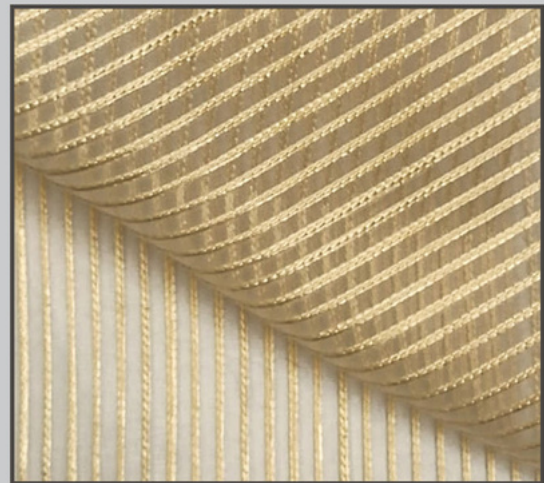

CASPER
BREEZE

S9 HOME[®]
MFD BY : SEASONS TEXTILES LTD

CASPER

BREEZE

CASPER NATURAL

BREEZE NATURAL

CASPER IVORY

BREEZE CREAM

CASPER BEIGE

BREEZE BEIGE

CASPER STEEL

BREEZE SAND

CASPER PERIDOT

BREEZE GREY

CASPER PEACH

BREEZE BLUSH

CASPER STONE

BREEZE LEMON

CASPER AQUA

BREEZE AQUA

CASPER COAL

BREEZE COAL

DESIGN	BREEZE
REPEAT	V-1CM
WEIGHT	350 GMS
COMP	100% POLYSTER
USAGE	CURTAIN
LIGHT FASTNESS	4 TO 5
WIDTH	118 INCHES

DESIGN	CASPER
REPEAT	TEXTURE
WEIGHT	205 GMS
COMP	100% POLYSTER
USAGE	CURTAIN
LIGHT FASTNESS	4 TO 5
WIDTH	54 INCHES