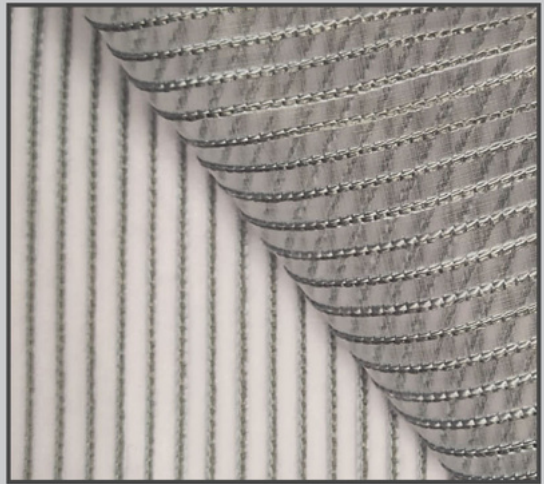

CASPER BEIGE

BREEZE BEIGE

CASPER STEEL

BREEZE SAND

CASPER PERIDOT

BREEZE GREY

CASPER PEACH

BREEZE BLUSH

CASPER STONE

BREEZE LEMON

CASPER AQUA

BREEZE AQUA

CASPER COAL

BREEZE COAL

DESIGN	BREEZE
REPEAT	V-1CM
WEIGHT	350 GMS
COMP	100% POLYSTER
USAGE	CURTAIN
LIGHT FASTNESS	4 TO 5
WIDTH	118 INCHES

DESIGN	CASPER
REPEAT	TEXTURE
WEIGHT	205 GMS
COMP	100% POLYSTER
USAGE	CURTAIN
LIGHT FASTNESS	4 TO 5
WIDTH	54 INCHES