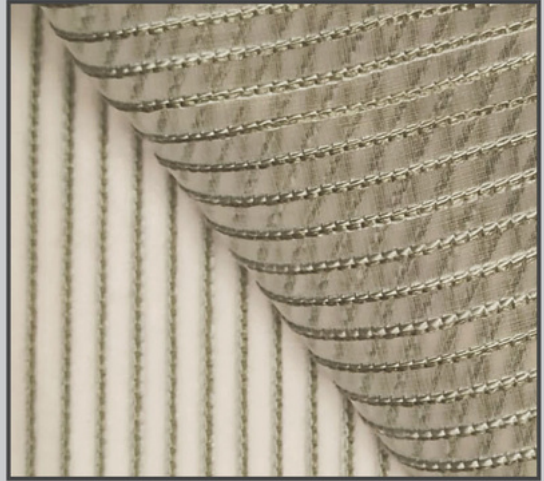

CASPER BEIGE

BREEZE BEIGE

CASPER STEEL

BREEZE SAND

CASPER PERIDOT

BREEZE GREY

CASPER PEACH

BREEZE BLUSH

CASPER STONE

BREEZE LEMON

CASPER AQUA

BREEZE AQUA

CASPER COAL

BREEZE COAL

DESIGN	BREEZE
REPEAT	V-1CM
WEIGHT	350 GMS
COMP	100% POLYSTER
USAGE	CURTAIN
LIGHT FASTNESS	4 TO 5
WIDTH	118 INCHES

DESIGN	CASPER
REPEAT	TEXTURE
WEIGHT	205 GMS
COMP	100% POLYSTER
USAGE	CURTAIN
LIGHT FASTNESS	4 TO 5
WIDTH	54 INCHES