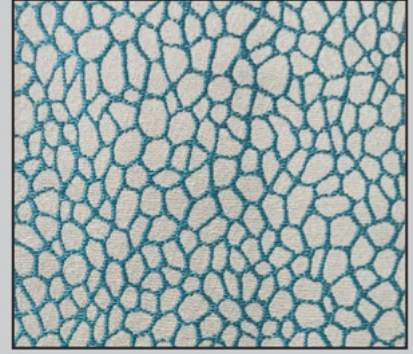

DESIGN	LOCA
REPEAT	H-17CM,V-21CM
WEIGHT	430 GMS
COMP	100%POLYSTER
USAGE	CURTAIN,UPHOLSTERY
MARTINDALE	45,000
WIDTH	54 INCHES