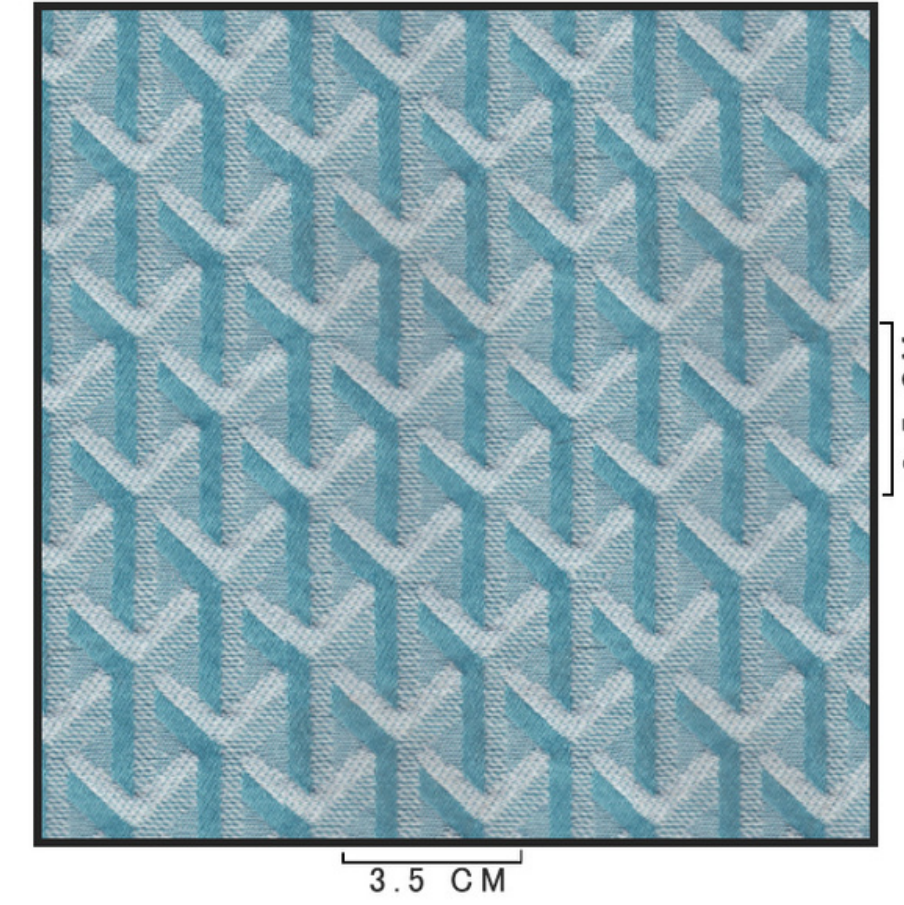

GOYA

SOLO

SPACE

CUBE

JACK

JILL

DESIGN	PIXEL
WIDTH	54 INCHES/ 140 CMS
COMPOSITION	100% POLYESTER
WEIGHT	380 GSM
COLOUR FASTNESS TO WASHING	4-5
COLOUR FASTNESS TO LIGHT	7-8
MARTINDALE	40,000 RUBS
CLEANING	WASHING/ DRY CLEAN
PILLING AFTER 2000 RUBS	4-5
WATER FASTNESS	4-5
SWIMMING POOL CHLORINE FASTNESS	4-5
SEA WATER FASTNESS	4-5
USAGE	UPHOLSTERY CUSHION