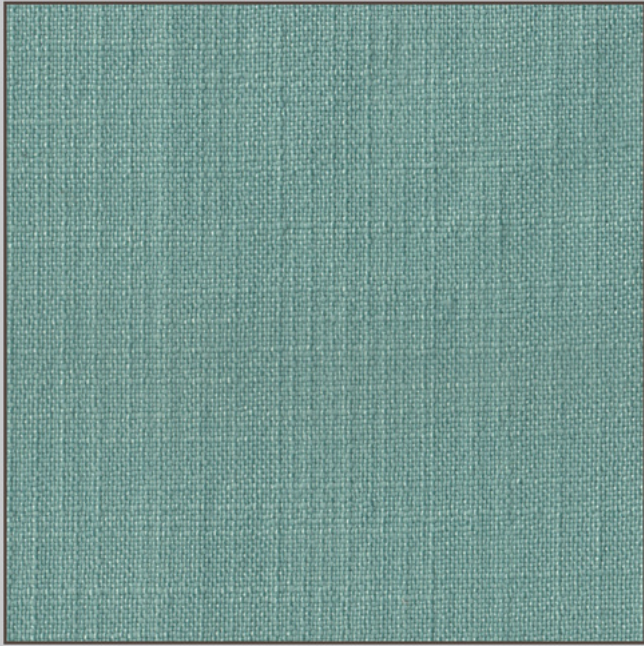

SPARK PERIDOT