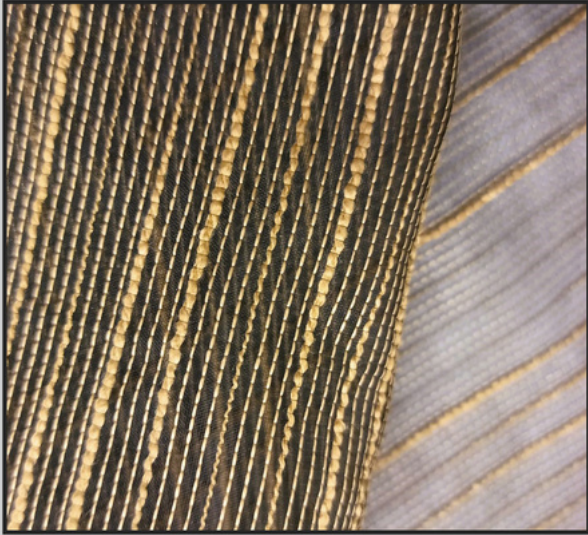

32185 BEIGE

32198 BEIGE

32175 BEIGE

MFD BY : SEASONS TEXTILES LTD

DISCLAIMER : COLORS ARE REPRESENTED AS ACCURATELY AS POSSIBLE BUT MAY VARY SLIGHTLY FROM WHAT IS SEEN ON SCREEN

32194 IVORY

32197 IVORY

32137 IVORY

32185 IVORY

32198 IVORY

32175 IVORY

MFD BY : SEASONS TEXTILES LTD

DISCLAIMER : COLORS ARE REPRESENTED AS ACCURATELY AS POSSIBLE BUT MAY VARY SLIGHTLY FROM WHAT IS SEEN ON SCREEN

32194 TAUPE

32198 TAUPE

32175 TAUPE

32194 SLATE

32198 SLATE

32175 SLATE

MFD BY : SEASONS TEXTILES LTD

DISCLAIMER : COLORS ARE REPRESENTED AS ACCURATELY AS POSSIBLE BUT MAY VARY SLIGHTLY FROM WHAT IS SEEN ON SCREEN

32194 COAL

32198 DK GREY

32175 DK GREY