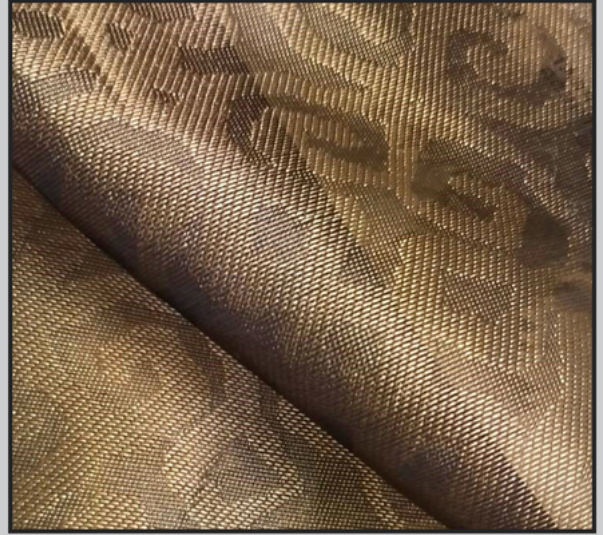

32197 NATURAL

32137 NATURAL

32185 NATURAL

32198 NATURAL

32175 NATURAL

32194 BEIGE

32197 BEIGE

32137 BEIGE

32185 BEIGE

32198 BEIGE

32175 BEIGE

MFD BY : SEASONS TEXTILES LTD

DISCLAIMER : COLORS ARE REPRESENTED AS ACCURATELY AS POSSIBLE BUT MAY VARY SLIGHTLY FROM WHAT IS SEEN ON SCREEN

32194 IVORY

32197 IVORY

32137 IVORY

32185 IVORY

32198 IVORY

32175 IVORY

MFD BY : SEASONS TEXTILES LTD

DISCLAIMER : COLORS ARE REPRESENTED AS ACCURATELY AS POSSIBLE BUT MAY VARY SLIGHTLY FROM WHAT IS SEEN ON SCREEN

32194 TAUPE

32198 TAUPE

32175 TAUPE

32194 SLATE

32198 SLATE

32175 SLATE

MFD BY : SEASONS TEXTILES LTD

DISCLAIMER : COLORS ARE REPRESENTED AS ACCURATELY AS POSSIBLE BUT MAY VARY SLIGHTLY FROM WHAT IS SEEN ON SCREEN

32194 COAL

32198 DK GREY

32175 DK GREY