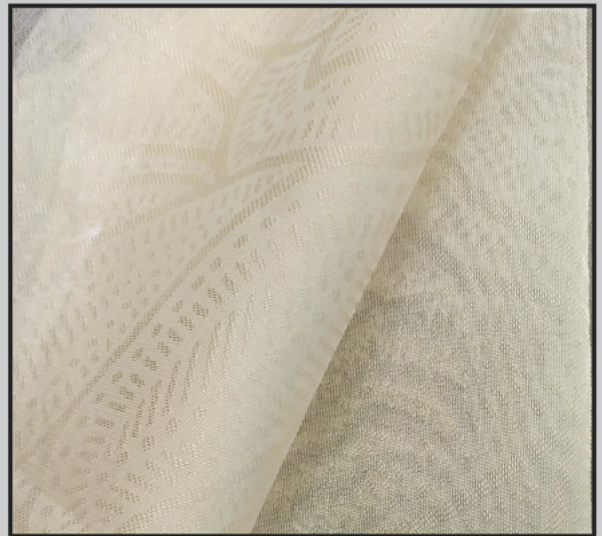

SHEER  
GALLERY

32194 GREY

32197 GREY

32137 GREY

32185 GREY

32198 GREY

32175 GREY

32194 NATURAL

32197 NATURAL

32137 NATURAL

32185 NATURAL

32198 NATURAL

32175 NATURAL

32194 BEIGE

32197 BEIGE

32137 BEIGE

32185 BEIGE

32198 BEIGE

32175 BEIGE

MFD BY : SEASONS TEXTILES LTD

DISCLAIMER : COLORS ARE REPRESENTED AS ACCURATELY AS POSSIBLE BUT MAY VARY SLIGHTLY FROM WHAT IS SEEN ON SCREEN

32194 IVORY

32197 IVORY

32137 IVORY