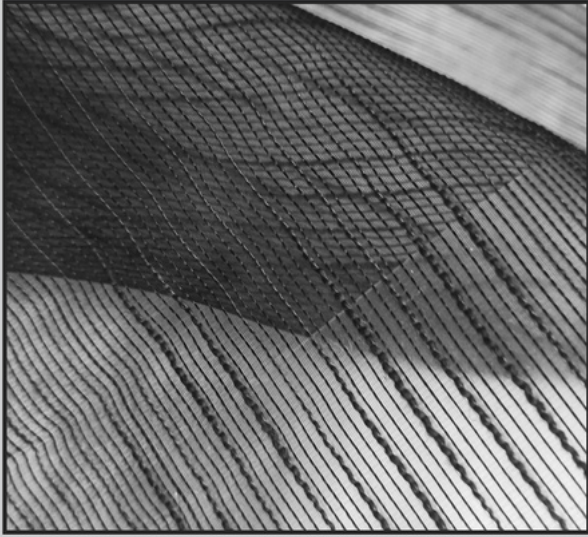

32194 SLATE

32198 SLATE

32175 SLATE

MFD BY : SEASONS TEXTILES LTD

DISCLAIMER : COLORS ARE REPRESENTED AS ACCURATELY AS POSSIBLE BUT MAY VARY SLIGHTLY FROM WHAT IS SEEN ON SCREEN

32194 COAL

32198 DK GREY

32175 DK GREY