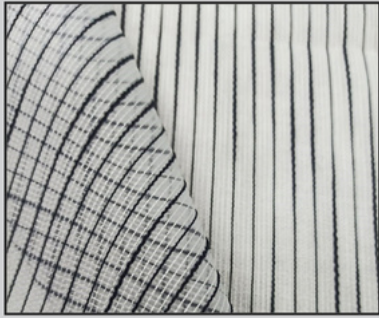

32194 SLATE

32198 SLATE

32175 SLATE

MFD BY : SEASONS TEXTILES LTD

DISCLAIMER : COLORS ARE REPRESENTED AS ACCURATELY AS POSSIBLE BUT MAY VARY SLIGHTLY FROM WHAT IS SEEN ON SCREEN

32194 COAL

32198 DK GREY

32175 DK GREY