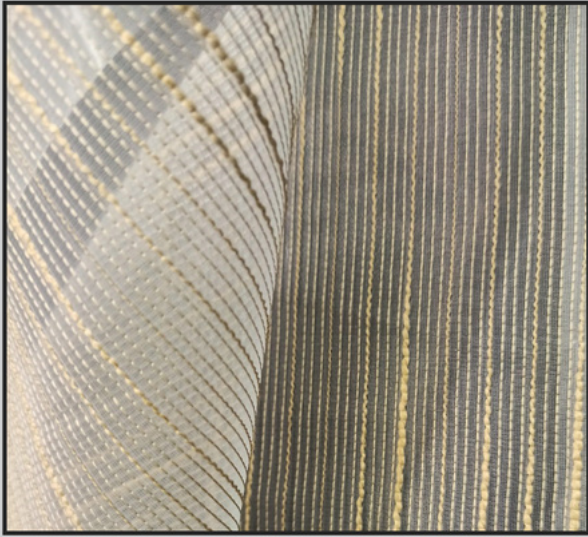

SHEER  
GALLERY

32194 GREY

32197 GREY

32137 GREY

32185 GREY

32198 GREY

32175 GREY

32194 NATURAL

32197 NATURAL

32137 NATURAL

32185 NATURAL

32198 NATURAL

32175 NATURAL

32194 BEIGE

32197 BEIGE

32137 BEIGE

32185 BEIGE

32198 BEIGE

32175 BEIGE

MFD BY : SEASONS TEXTILES LTD

DISCLAIMER : COLORS ARE REPRESENTED AS ACCURATELY AS POSSIBLE BUT MAY VARY SLIGHTLY FROM WHAT IS SEEN ON SCREEN

32194 IVORY

32197 IVORY

32137 IVORY

32194 SLATE

32198 SLATE

32175 SLATE

MFD BY : SEASONS TEXTILES LTD

DISCLAIMER : COLORS ARE REPRESENTED AS ACCURATELY AS POSSIBLE BUT MAY VARY SLIGHTLY FROM WHAT IS SEEN ON SCREEN

32194 COAL

32198 DK GREY

32175 DK GREY