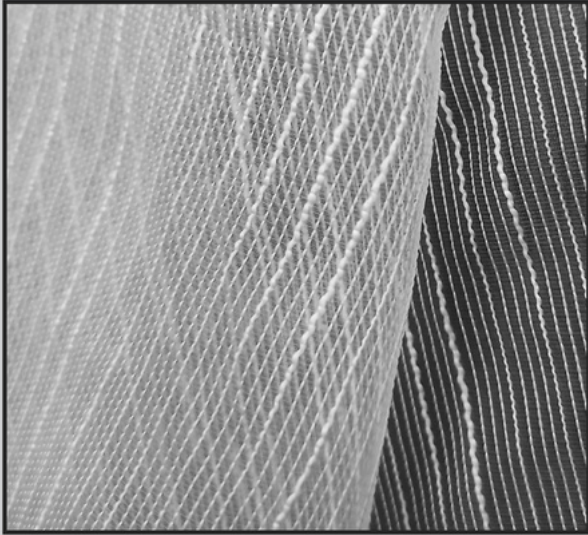

SHEER  
GALLERY

32194 GREY

32197 GREY

32137 GREY

32185 GREY

32198 GREY

32175 GREY

32194 NATURAL

32197 NATURAL

32137 NATURAL

32185 NATURAL

32198 NATURAL

32175 NATURAL

32194 BEIGE

32197 BEIGE

32137 BEIGE

32194 SLATE

32198 SLATE

32175 SLATE

MFD BY : SEASONS TEXTILES LTD

DISCLAIMER : COLORS ARE REPRESENTED AS ACCURATELY AS POSSIBLE BUT MAY VARY SLIGHTLY FROM WHAT IS SEEN ON SCREEN

32194 COAL

32198 DK GREY

32175 DK GREY

DESIGN	32194
REPEAT	TEXTURE
WEIGHT	150 GMS
COMP	100% POLYESTER
USAGE	CURTAIN
MARTINDALE	-
WIDTH	114 INCHES

DESIGN	32137
REPEAT	H-35CM,V-19CM
WEIGHT	185 GMS
COMP	100% POLYESTER
USAGE	CURTAIN
MARTINDALE	-
WIDTH	114 INCHES